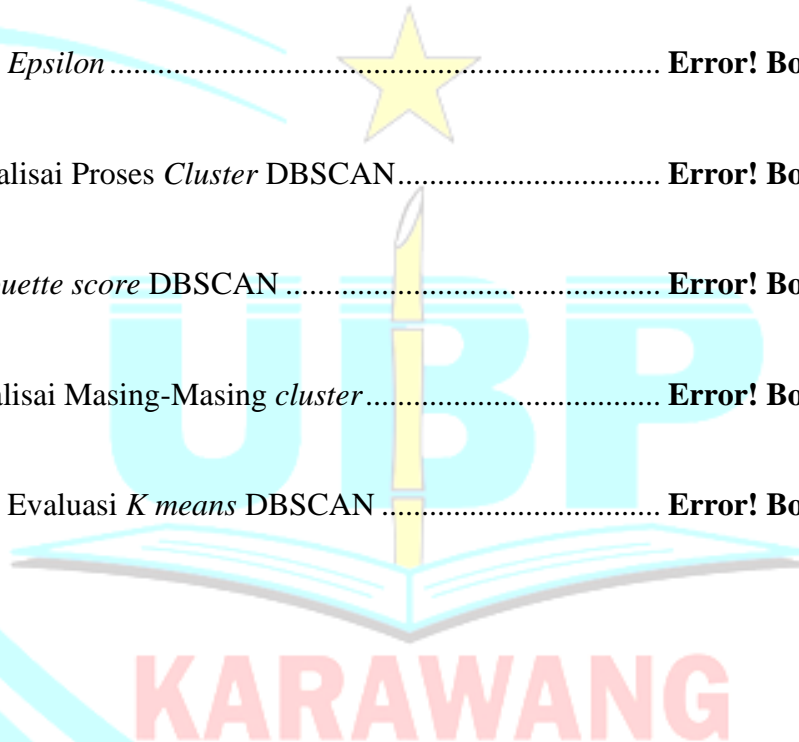

not defined.

Gambar 4.12 Hasil *Silhouette score*..... **Error! Bookmark**

not defined.

Gambar 4.13 Visualisasi Hasil *Silhouette score* ..... **Error! Bookmark**

not defined.

Gambar 4.14 Data ETLE Tf-idf..... **Error! Bookmark**

not defined.

Gambar 4.15 Hasil Nilai *Epsilon* ..... **Error! Bookmark**

not defined.

Gambar 4.16 Hasil Visualisai Proses *Cluster* DBSCAN..... **Error! Bookmark**

not defined.

Gambar 4.17 Hasil *Silhouette score* DBSCAN ..... **Error! Bookmark**

not defined.

Gambar 4.18 Hasil visualisai Masing-Masing *cluster*..... **Error! Bookmark**

not defined.

Gambar 4.19 Hasil Nilai Evaluasi *K means* DBSCAN ..... **Error! Bookmark**

not defined.